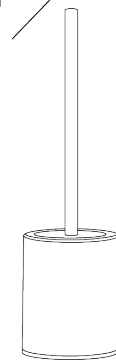

SANA SILICONE TOILET BRUSH - BLACK

ANTI DRIP

Less dripping between cleaning & storing

FLEXIBLE BRUSH HEAD

Reaches all areas, even under the rim

HYGIENIC SILICONE BRISTLES

Durable, widely spaced bristles prevent dirt clogging

SLIMLINE DESIGN

FREE STANDING OR WALL MOUNTABLE

- Flexible silicone toilet brush head
- Anti drip brush design
- Durable, widely spaced bristles
- Supplied with fixings
- Black finish

Specification

0.3kg
Pack Qty: 6

Options

Black
Polished Steel

ANTI DRIP

EASY TO CLEAN

FLEXIBLE BRUSH HEAD

70mm
2.75in

390mm
15.35in

115mm
4.53in