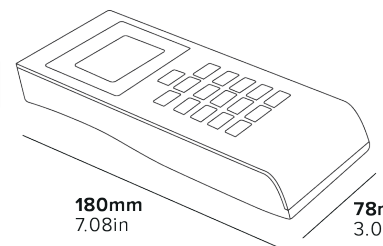

CEU (COMPUTER EMERGENCY UNIT)

- Reads safe records
- Opens Westminster & Mayfair safes
- Sets Corby Digital Safe's master passcode
- Sets LED interior light
- Supplied with batteries

Specification

4 x AA batteries
0.3kg

28mm
1.10in

180mm
7.08in

78mm
3.07in